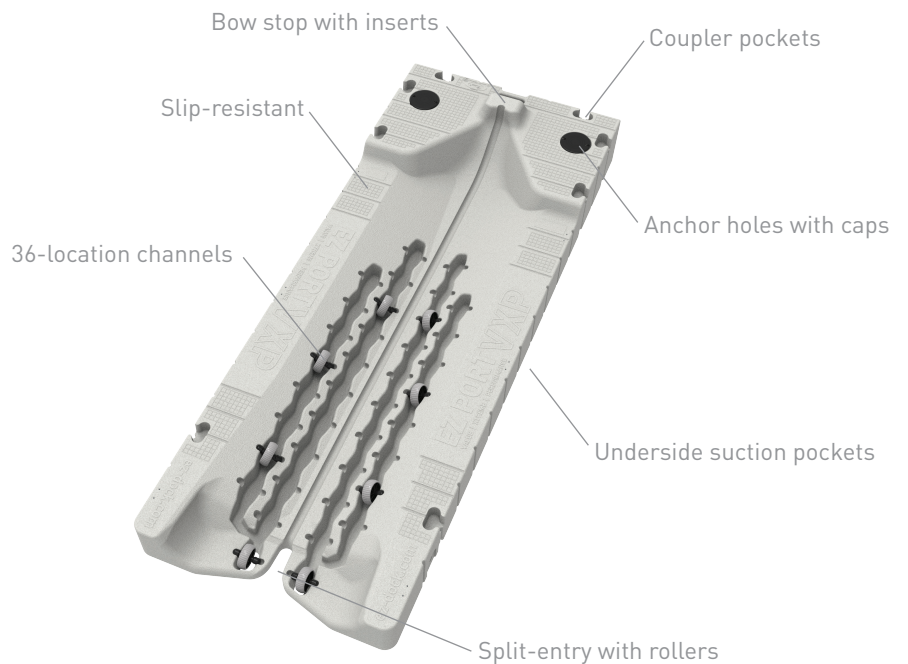

Easy wheel adjustments

Watch how easily wheel adjustments can be made to fit your PWC model.

Like all EZ Dock ports, the VXP is designed to keep your PWC safe and easy to use:

- Protects against hull damage and deterioration from exposure to water, waves and boat wakes
- Prevents sinking while unattended at the dock
- Provides easier access for maintenance
- Get on and off the craft easily while on the port
- Drain bilges and foot wells
- Cover your PWC easily
- Adjust the roller wheels for quick and easy port entry and exit

Sample Configurations

The VXP is designed to make getting on and off the port and your PWC smooth, stable and easy. And, since the VXP keeps your PWC out of the water, it's easy to cover, clean, secure and access for maintenance.

Features and Benefits

Compatible with popular PWCs

Includes Yamaha, Kawasaki and Sea-Doo.

Low maintenance

Clean with a pressure washer or other EPA-approved cleaning chemicals.

Security-system compatible

Attach a line or chain to secure the PWC to the front of the port and/or the port to the dock.

UV-16 ultraviolet plastic package

Extensively tested according to ASTM standards to provide longer-term protection against fading, cracking and other plastic degradation caused by the sun's rays.

The EZ Port VXP is designed to accommodate virtually any brand or type of shorter-end PWC under 1,300 pounds, including the Yamaha EX, Sea-Doo Spark, and Trixx and the Kawasaki SX-R.