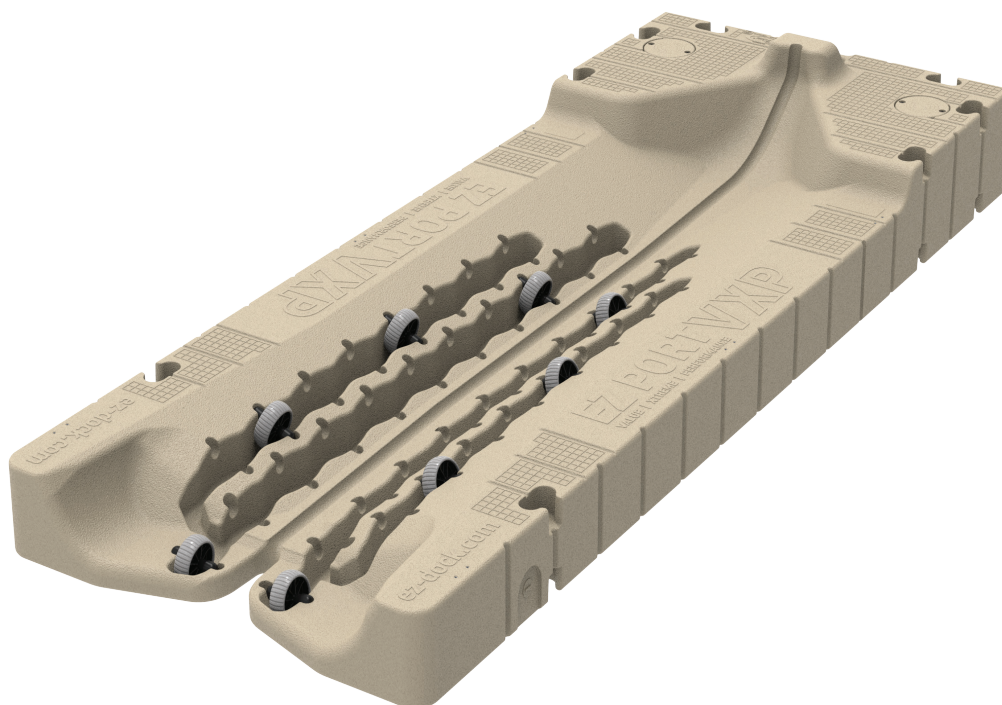

The EZ Port VXP gives you real peace of mind, knowing that your PWC is well-protected against the weather, waves, wakes, or sinking at the dock. It makes cleaning, maintaining and boarding your PWC as effortless as easing it onto the port or into the water. The VXP is also compatible with existing docks and EZ Dock systems, or can be secured to the shore or lakebed without a dock.

EZ PORT VXP

MODEL DESCRIPTION	SKU	DIMENSIONS	AREA	FLOTATION	WEIGHT
EZ PORT VXP	206037PW (BEIGE)	153" x 58.5" x 14.58" (3.9m x 1.5m x 0.37m)	62 sq ft (5.8 sq m)	1,300 lbs (590 kg)	335 lbs (152 kg)
	206037PW-EZGR (GRAY)