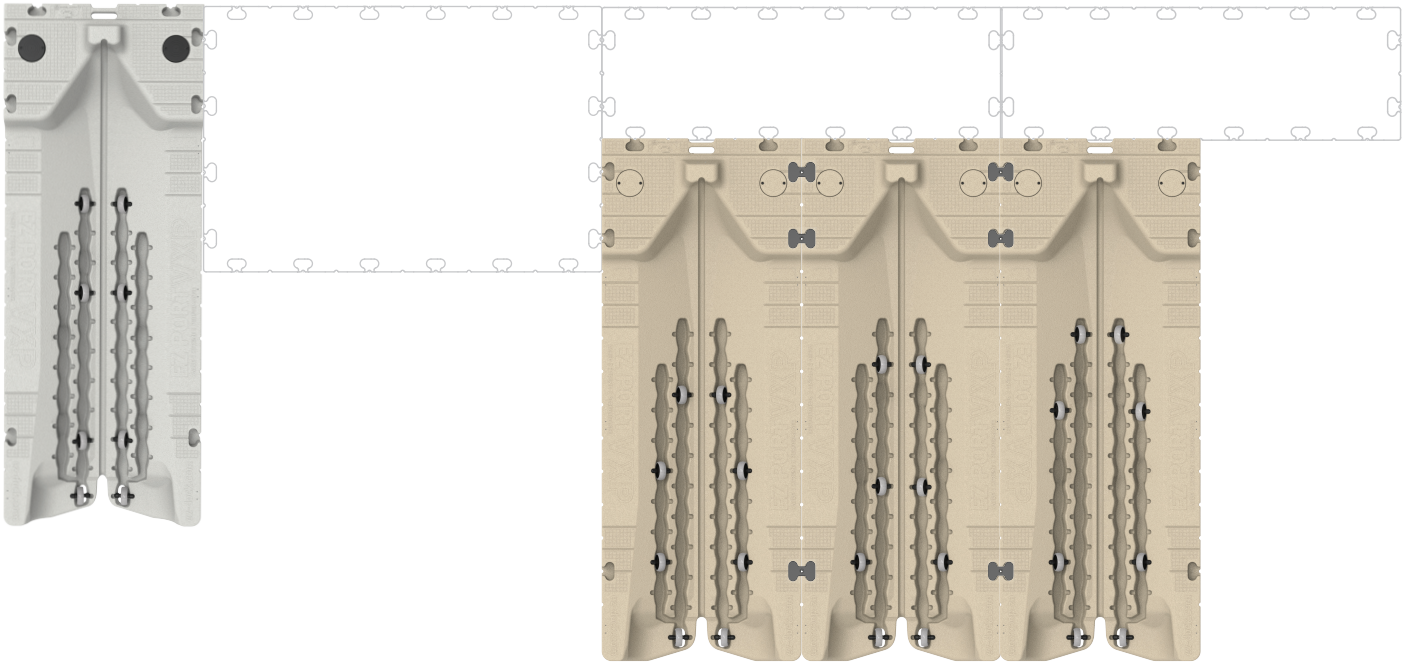

Easy wheel adjustments

Watch how easily wheel adjustments can be made to fit your PWC model.

Like all EZ Dock ports, the VXP is designed to keep your PWC safe and easy to use:

- Protects against hull damage and deterioration from exposure to water, waves and boat wakes
- Prevents sinking while unattended at the dock
- Provides easier access for maintenance
- Get on and off the craft easily while on the port
- Drain bilges and foot wells
- Cover your PWC easily
- Adjust the roller wheels for quick and easy port entry and exit

The EZ Port VXP gives you real peace of mind, knowing that your PWC is well-protected against the weather, waves, wakes, or sinking at the dock. It makes cleaning, maintaining and boarding your PWC as effortless as easing it onto the port or into the water. The VXP is also compatible with existing docks and EZ Dock systems, or can be secured to the shore or lakebed without a dock.

EZ PORT VXP

MODEL DESCRIPTION	SKU	DIMENSIONS	AREA	FLOTATION	WEIGHT
EZ PORT VXP	206037PW (BEIGE)	153" x 58.5" x 14.58" (3.9m x 1.5m x 0.37m)	62 sq ft (5.8 sq m)	1,300 lbs (590 kg)	335 lbs (152 kg)
	206037PW-EZGR (GRAY)				

Sample Configurations

The VXP is designed to make getting on and off the port and your PWC smooth, stable and easy. And, since the VXP keeps your PWC out of the water, it's easy to cover, clean, secure and access for maintenance.